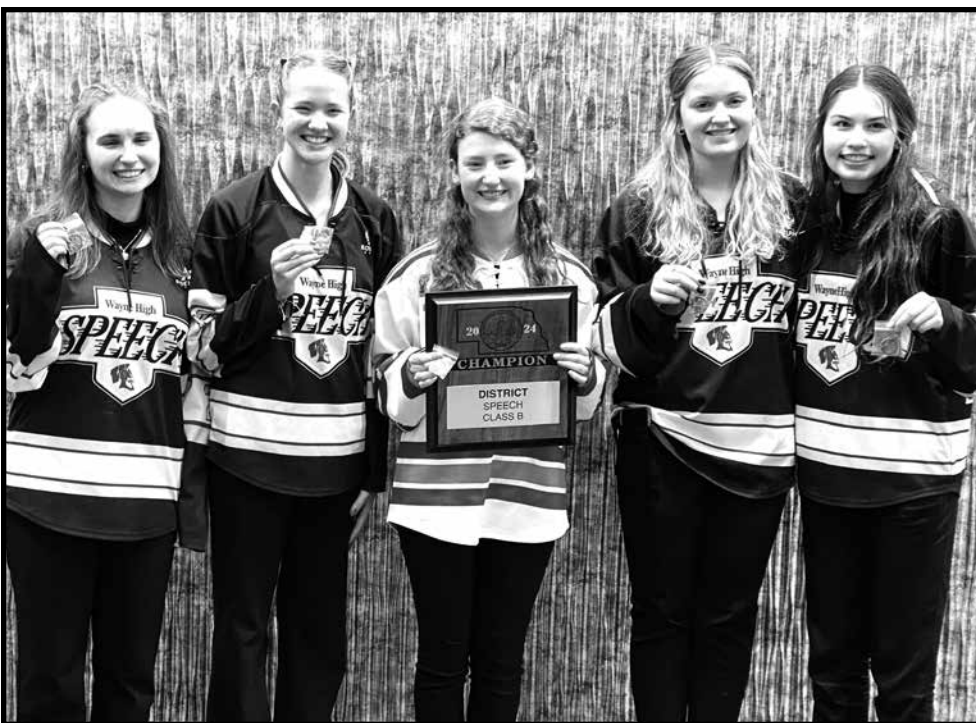

Tomorrow's Leaders

The Wayne Herald

April 18, 2024

FFA Chapter

Wayne FFA Chapter members include (front) Advisor Michelle Ekberg, Skylor Belt, Maya Spahr, Leah Perry, Caitlyn Mostek, Parker Kesting, Jersi Jensen, Kierah Haase, Kaith Powicki, Kate Hill, Mia French and Advisor Toni Rasmussen. (second row) Will Leseberg Calvin Ankeny, Brayden Woehler, Joslyn Johnson, Madi Janke, Rylin Hall, Jamison Meyer, Sammi Gubbels, Ceilus Ibarra, Yessenia Alba and Lindsay Niemann. (third row) Ty Zach, Landen Roeber, Haley Brogren, Carli Sievers, Kadence Rees, Alexis Frye, Abby Miller, Reese Rethwisch, Claire Lutter, Lilyan Hurner and Clara Ankeny. (fourth row) Haley Kramer, Grace Junck, Sienna Klinetobe, Taven Ocampo, Megan Magnuson, Addison Sharpe, Payton Junck, Reagan McGuire, Jace Hasemann, Ell Powicki, Lucas Allemann and Allan Brenner. (back row) Karter Hays, Tyler Johnson, Graycen Trautman, Lanee Rethwisch, Ben Haschke, Paxton Janke and MaKenna Mattison.

Our Future Looks Bright

Thanks to students like you, our future is bright.
Keep leading the way.

CELEBRATING
our
HISTORY
our
PEOPLE
our
COMMUNITY

SINCE 1892

STATE NEBRASKA BANK & TRUST 122 Main Street 1010 Main Street Wayne, NE (402) 375-1130 statenebank.com 

Yearbook Staff

Members of this year's Yearbook Staff at Wayne High School include (front) Rylynn Owen, Hallie Heithold, Carli Canham, Eversky Bates, Many Vanhorn, McKaeya Becker, Mateo Salvador Hernandez. (back) Bryden Navarro-Bell, Sunshine Mejia, Riley Olson, Edmy Baluxa Ixtuque, Janelly Lucas Garcia, Linnea Skoldenberg, Claire Reinke and Francisca Zavala Mendoza