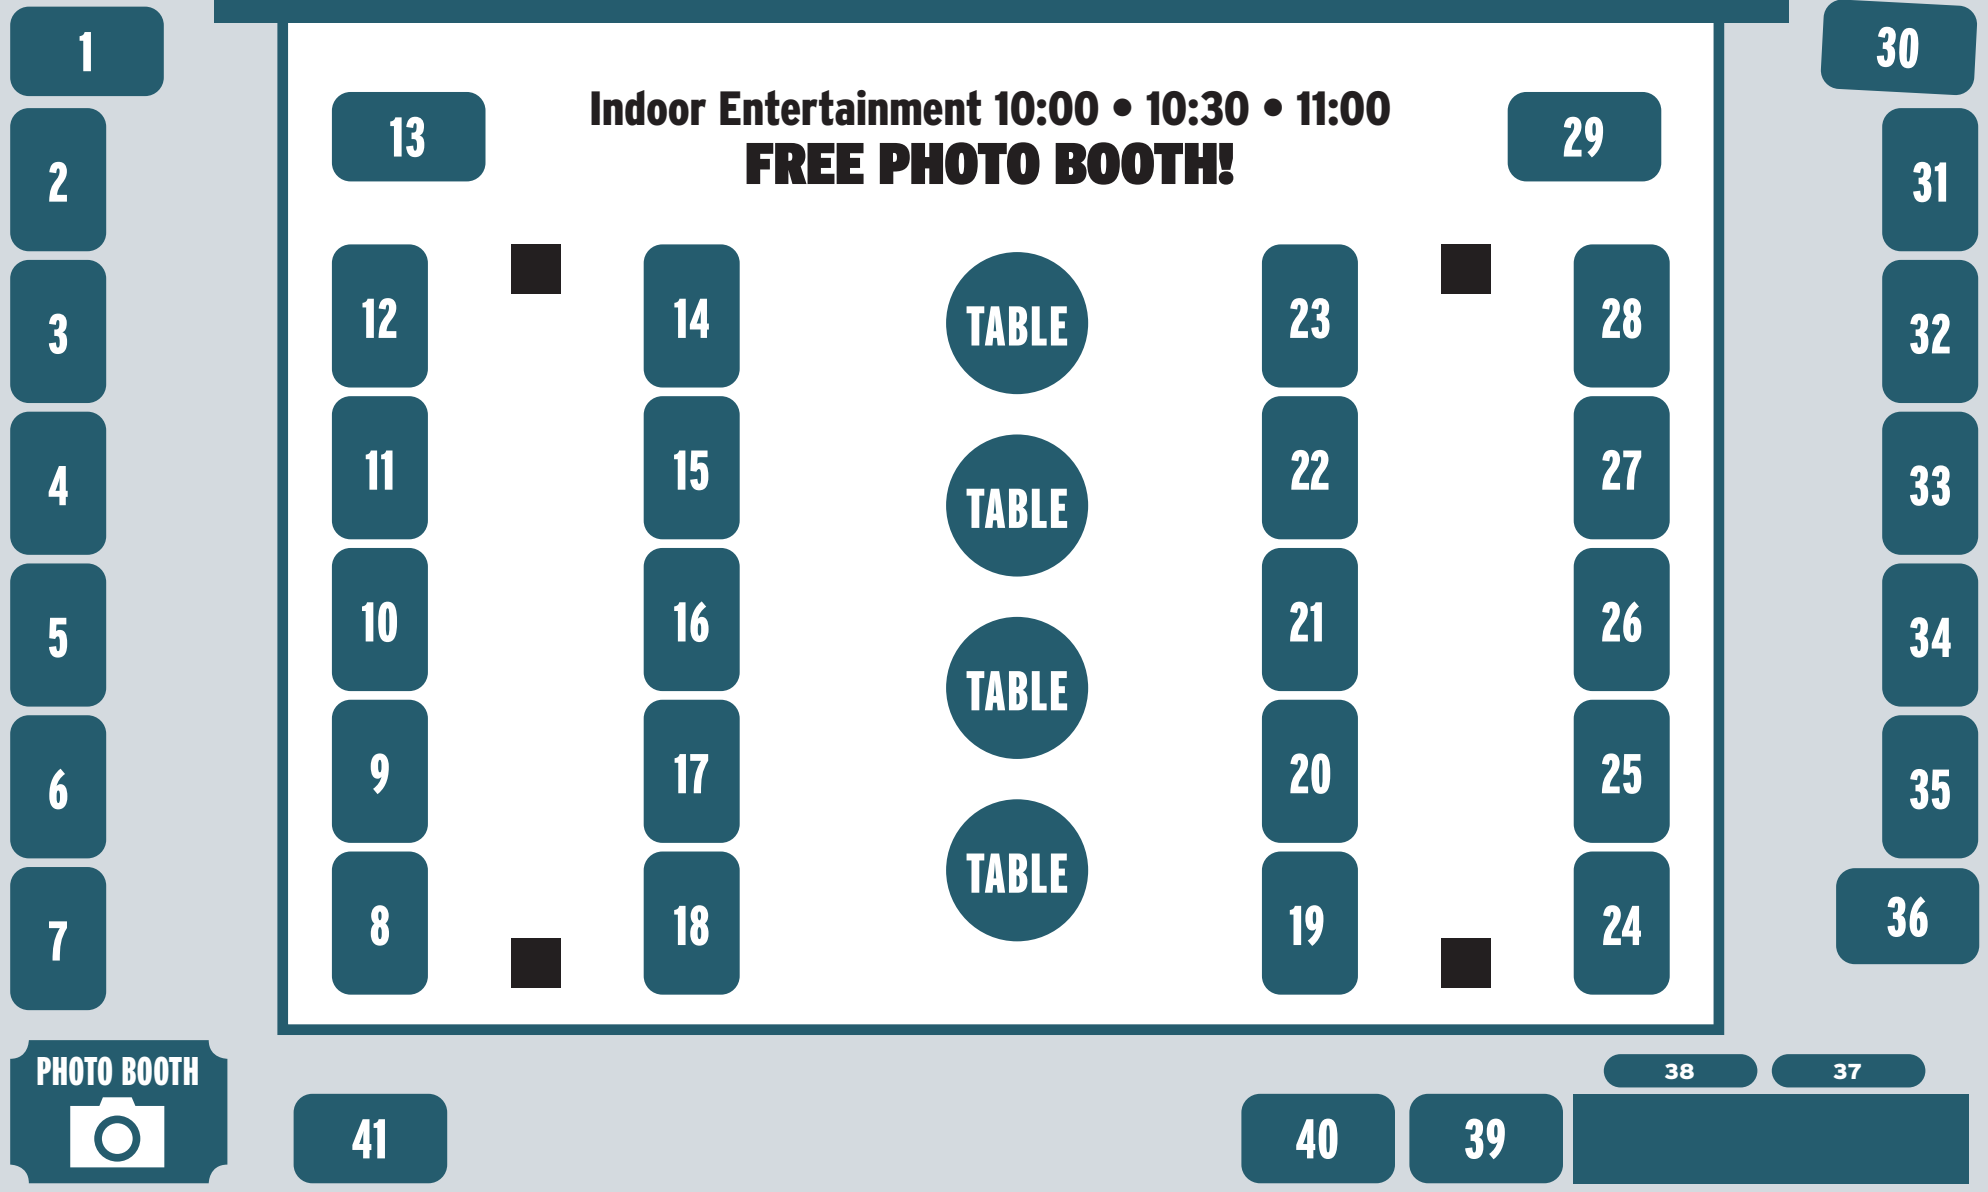

STAGE

Debbie Bunero
CPA
ACCOUNTANT

*Proud to be a member of the
Azle Area Chamber of Commerce*

www.bunerocpa.com
Cell: 817-307-2828
Fax: 888-908-5987
OfficeOf.BuneroCPA@gmail.com
252 W. Main St., Suite E, Azle

TEXAS Diesel & Auto
We Fix Everything!
Semi's - RV's - Equipment - Cars - Trucks ATVs
817-968-7867

- Diagnosis
- Oil Changes
- Brakes
- Turbos
- Overhauls
- Suspension
- Steering
- Injectors
- Fuel Systems
- Head Gaskets
- Transmissions
- Engines
- A/C & Heat

**3056 W. Hwy 199
(1.8 miles west of Pojo Road)
SPRINGTOWN
817-968-7867**

HOGLE

Insurance Group
167 W. Main • 817-444-6389
www.HogleInsurance.com
"Our Best Policy is Personal Service"

**Life Insurance • Group Life • IRAs
Group Medical • Annuities • Medical
Auto • Home • Medicare Supplement**

Shaye Hogle

Hogy Hogle