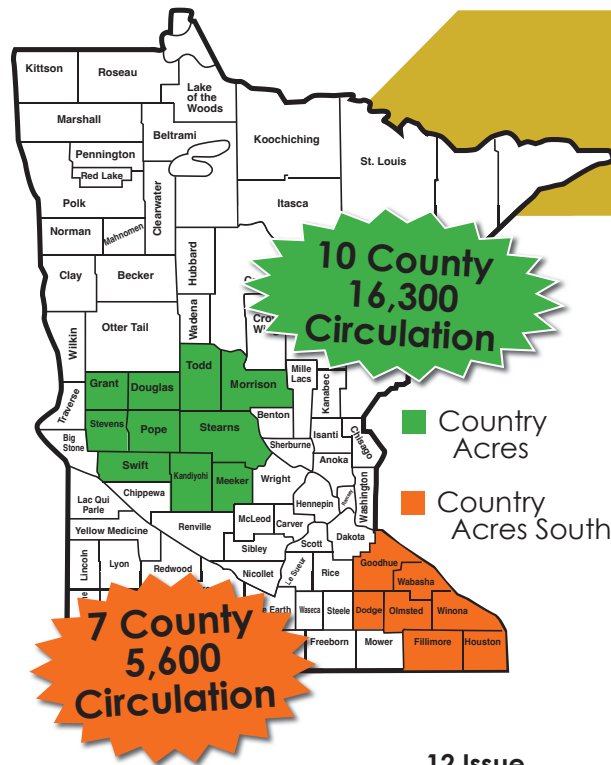

Country Acres

	Inch Rate	Single Issue (B/W)	18 Issue Contract Price
Open Rate	\$16.88		
2x2 Business Card	\$16.88	\$67.52	\$57.39
1/8 page	\$12.66	\$142.43	\$121.07
1/6 page	\$12.66	\$189.90	\$161.42
1/4 page	\$11.59	\$260.78	\$221.66
1/3 page	\$11.59	\$347.70	\$295.55
1/2 page	\$10.98	\$494.10	\$419.99
Full Page	\$10.98	\$988.20	\$839.97

Add Color: 1/2 page or larger \$107 • Under 1/2 page \$58

Country Acres SOUTH

	Ad Size	Inch Rate	Single Issue (B/W)	12 Issue Contract Price
Open Rate		\$16.88		
2x2 Business Card	3.25"x 2"	\$16.88	\$67.52	\$57.39
1/8 page	4.9"x 3.25"	\$12.66	\$142.43	\$121.07
1/6 page	4.9"x 4.5"	\$12.66	\$189.90	\$161.42
1/4 page	4.9"x 7"	\$11.59	\$260.78	\$221.66
1/3 page	4.9"x 9.75"	\$11.59	\$347.70	\$295.55
1/2 page	10"x 7"	\$10.98	\$494.10	\$419.99
Full Page	10"x 14.75"	\$10.98	\$988.20	\$839.97

Advertising Supplement to these local newspapers!
 Alexandria • Benson • Elbow Lake • Glenwood • Hoffman
 Long Prairie • Morris • Paynesville • Sauk Centre • Wheaton

	Inches	Inch Rate	Single Issue	13 Issue Rate*	26 Issue Rate*
1 page	90	\$10.85	\$976.50	\$927.68	\$830.03
1/2 page	45	\$10.85	\$488.25	\$463.84	\$415.01
1/3 page	30	\$12.04	\$361.20	\$343.14	\$307.02
1/4 page	22.5	\$12.04	\$270.90	\$257.36	\$230.27
1/6 page	15	\$12.04	\$180.60	\$171.57	\$153.51
1/8 page	11.25	\$12.04	\$135.45	\$128.68	\$115.13
Business Card	4	\$12.95	\$51.80	\$49.21	\$44.03
Open Rate		\$12.95			

STAR

SHOPPER

Coverage Area:

Albany	56307	2,244	Long Prairie	56347	449
Avon	56310	2,191	Melrose	56352	2,338
Belgrade	56312	65	New Munich	56356	142
Brooten	56316	10	Osakis	56360	100
Cold Spring	56320	30	Paynesville	56362	300
Elrosa	56325	133	Sauk Centre	56378	3,959
Freeport	56331	839	St. Joseph	56374	30
Greenwald	56335	102	Upsala	56384	50
Grey Eagle	56336	801	Villard	56385	380
Holdingford	56340	962	West Union	56389	42
			Newstand, Office & Subscribers	496	