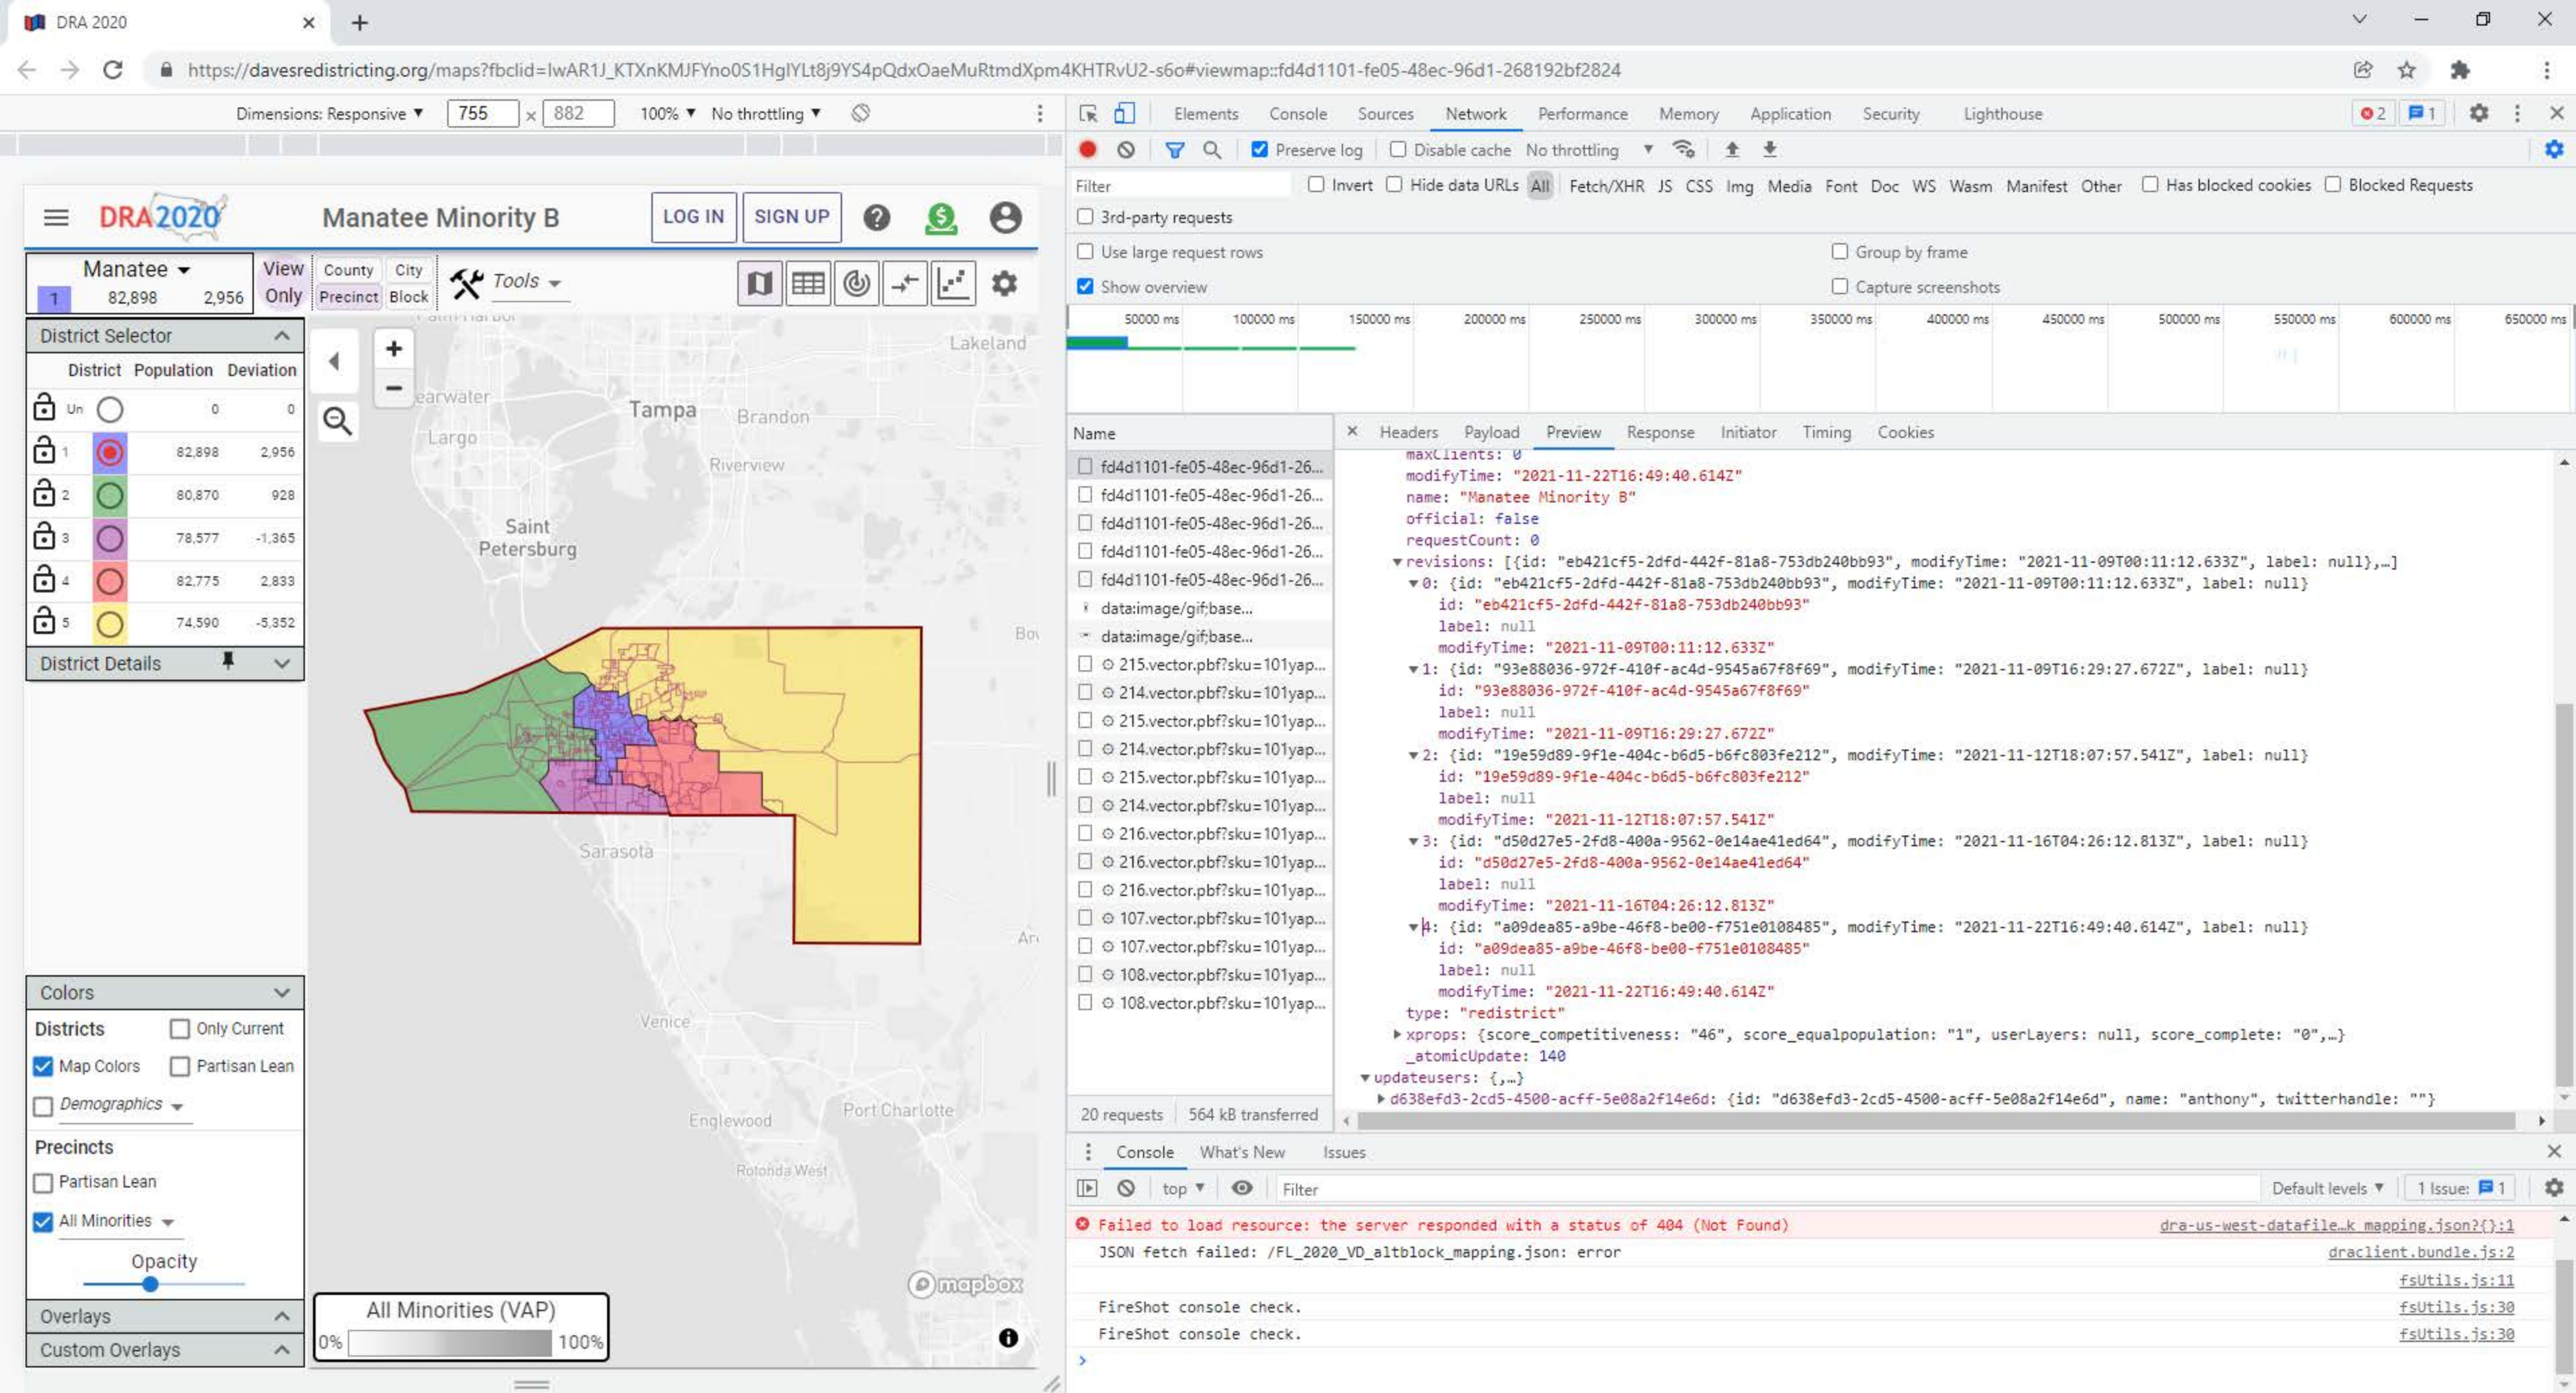

District	Population	Deviation
Un	0	0
1	82,898	2,956
2	80,870	928
3	78,577	-1,365
4	82,775	2,833
5	74,590	-5,352