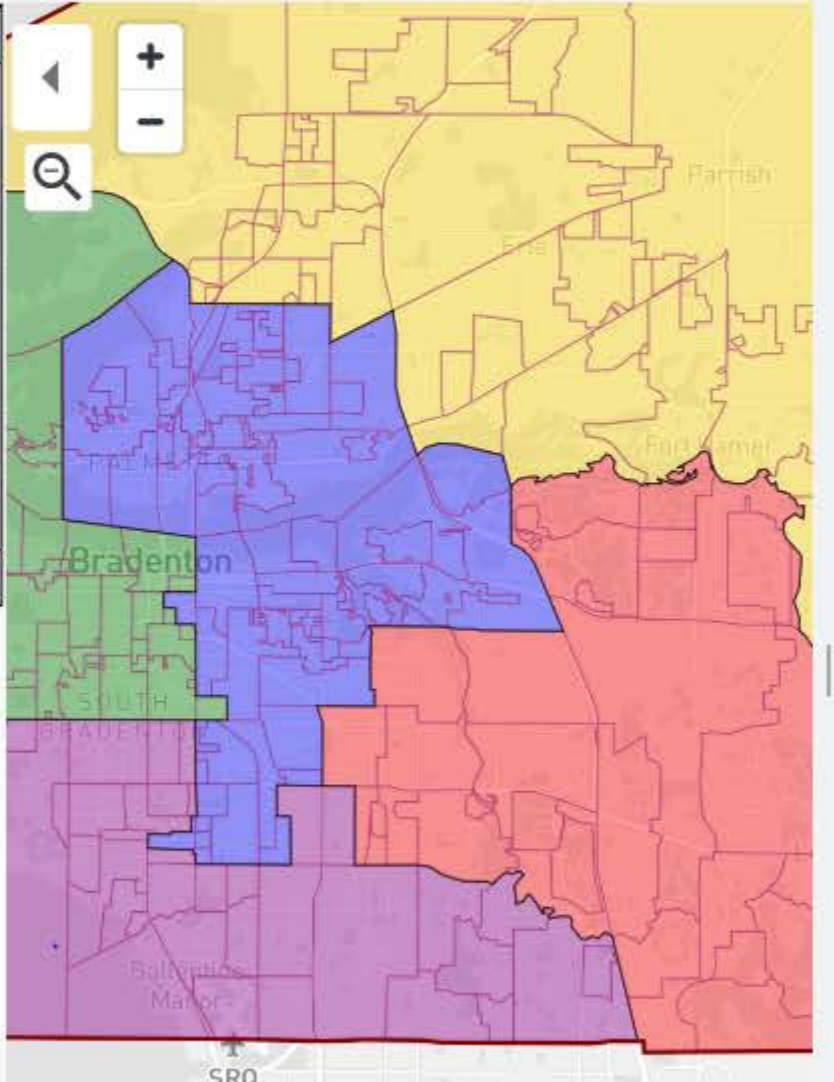

fsUtils.js:11

fsUtils.js:30

fsUtils.js:30

DRA2020 Manatee Minority B **LOG IN** **SIGN UP** ?

Manatee View Only
1 82,898 2,956

District	Population	Deviation
Un	0	0
1	82,898	2,956
2	80,870	928
3	78,577	-1,365
4	82,775	2,833
5	74,590	-5,352

Colors
Districts Only Current
 Map Colors Partisan Lean

Use large request rows Show overview Group by frame Capture screenshots

```
Name
[ ] fd4d1101-fe05-48ec-96d1-26...
[ ] fd4d1101-fe05-48ec-96d1-26...
[ ] fd4d1101-fe05-48ec-96d1-26...
[ ] fd4d1101-fe05-48ec-96d1-26...
[ ] fd4d1101-fe05-48ec-96d1-26...